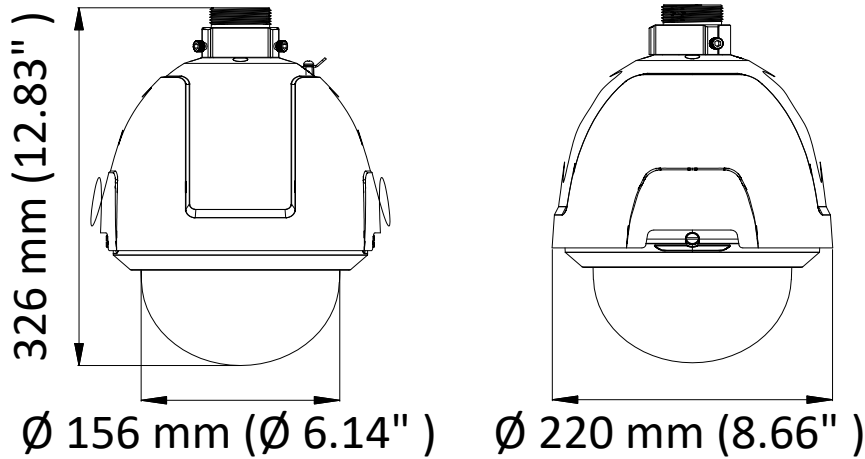

Order Model

DS-2AE5225TI-A

Dimensions